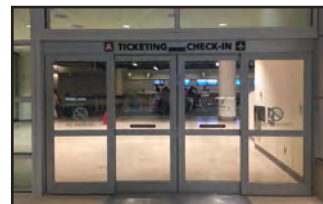

J Newton Enterprises can provide & install automatic sliding doors for a wide range of commercial & industrial applications. Ask us about our many options, models & finishes for sensors & touchless activation!